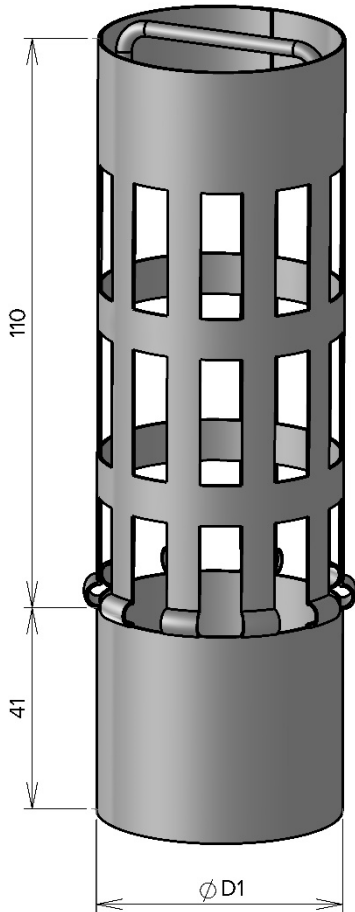

TECHNICAL DATA SHEET

TECHNICAL INFORMATION

Drainage capacities is available on www.jual.dk