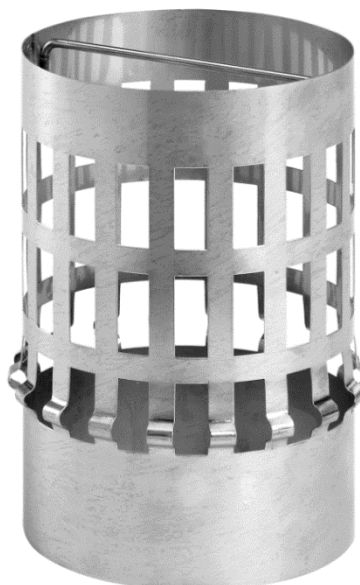

JUAL

CYLINDER LEAF GRATE

PRODUCT DESCRIPTION

JUAL Cylinder Leaf Grate

APPLICATION:

Used as leaf grate for all types of roof outlets.
Fits outlet sizes from Ø40 mm to Ø160 mm.

MATERIALS:

Stainless steel AISI 304 (EN 1.4301).

Installation and application must be conducted in accordance with current industry standards.

ARTICLE NUMBERS

TYPE:	FITS JUAL ROOF OUTLET SIZE:	ARTICLE NUMBER:
JUAL Cylinder leaf grate Ø40	Ø40	74050-40
JUAL Cylinder leaf grate Ø50	Ø50	74050-50
JUAL Cylinder leaf grate Ø63	Ø63	74050-63
JUAL Cylinder leaf grate Ø75	Ø75	74050-75
JUAL Cylinder leaf grate Ø90	Ø90	74050-90
JUAL Cylinder leaf grate Ø110	Ø110	74050-110
JUAL Cylinder leaf grate Ø125	Ø125	74050-125
JUAL Cylinder leaf grate Ø145	Ø145	74050-145
JUAL Cylinder leaf grate Ø160	Ø160	74050-160